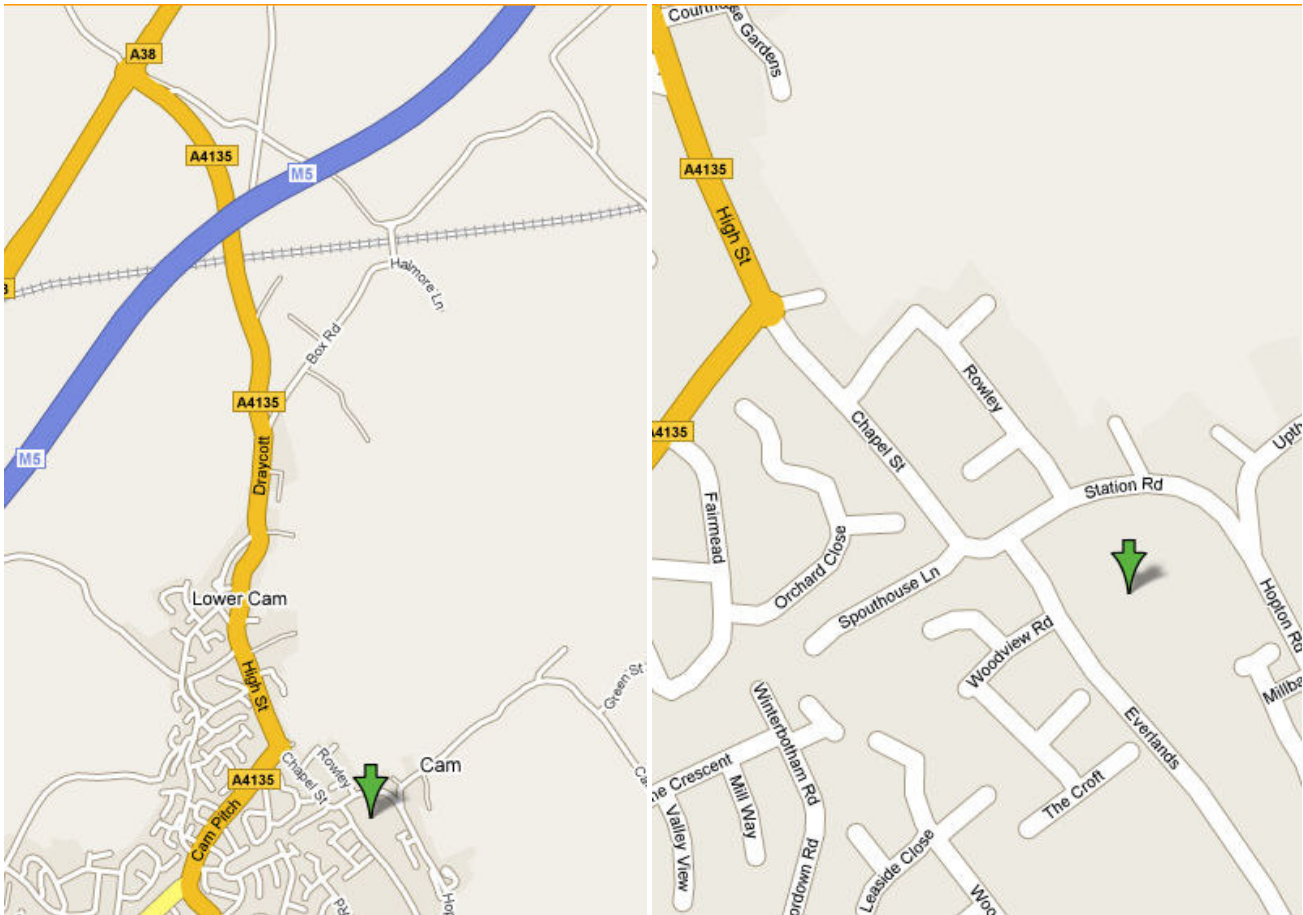

Directions From M5 Southbound

- ◆ Travelling on the M5 motorway southbound, exit at junction 13 (signposted STROUD/DURSLEY).
- ◆ Take a right turn at the motorway roundabout.
- ◆ Turn left at the next roundabout (approximately ¼ mile) onto the A38.
- ◆ Remain on A38 southbound until you reach the next roundabout, where you take a left turn onto the A4135 heading towards Cam & Dursley.
- ◆ Follow the A4135 for approximately 2 miles until you reach another roundabout with a large Tesco on your left hand side. Go straight across roundabout into Chapel Street.
- ◆ Follow Chapel Street for approximately ¼ mile until the road turns sharply to the left. Immediately after the corner there is turning on the right side called EVERLANDS. Take this turning.
- ◆ Approximately 50M up the road on your left hand side you will see a large red brick building which is Reltech Limited.